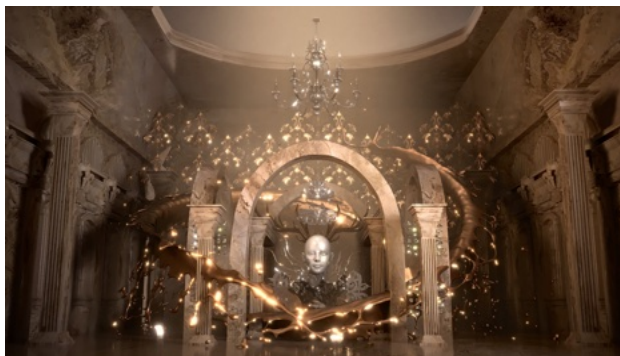

MADDY LEE

Artemis

3D Animation

NFS

newmoon.myportfolio.com/3d-animation