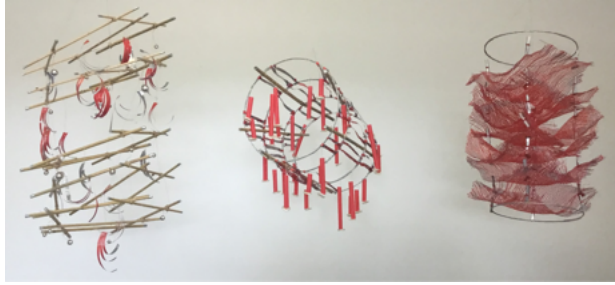

LAURIE LeBRETON

Trilogy

Bamboo, plastic straws, steel wire,
waxed linen thread, aluminum cans,
buttons plastic mesh

14" x 13" x 13" each

$ 800.