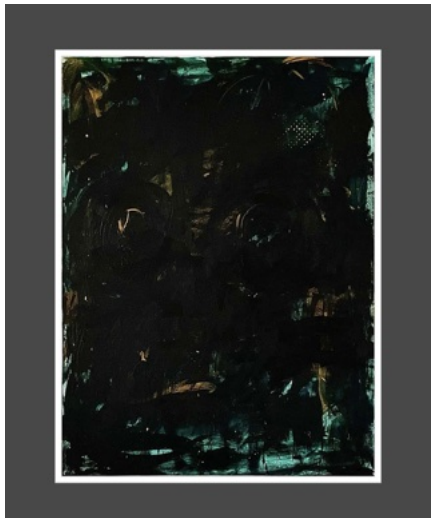

KASIA KAY
*The Soul goes to the Head
to Hide from the Heart*

Acrylic on canvas

40" x 30"

\$2800.

KASIA KAY
Migrant

Mixed Media

4.5' diameter floor piece

\$2800.