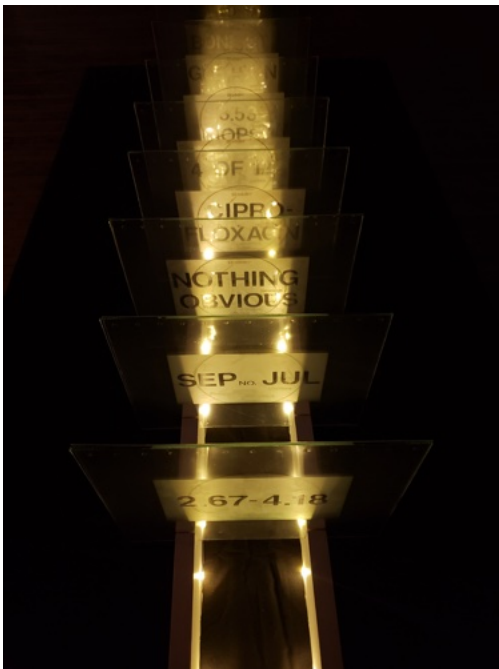

MICHAEL GALLAGHER

See Right Through Me

Glass, wood, lights

10.5" x 10.25" x 47"

$ 500.

michaelfrancisart.com