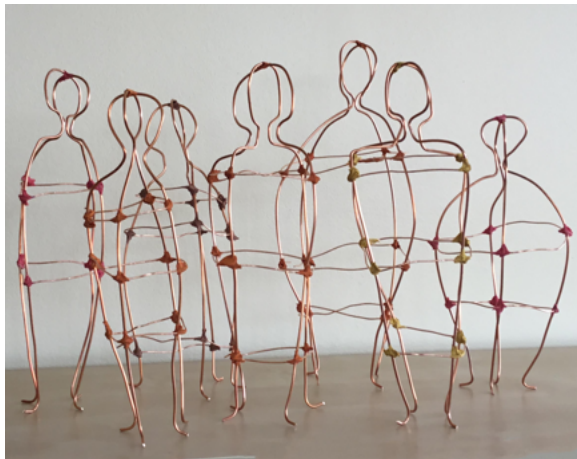

LAURIE LeBRETON

The Persistence of Love

Copper wire, Handmade paper
60 figures

12" - 18" tall

$ 1000.